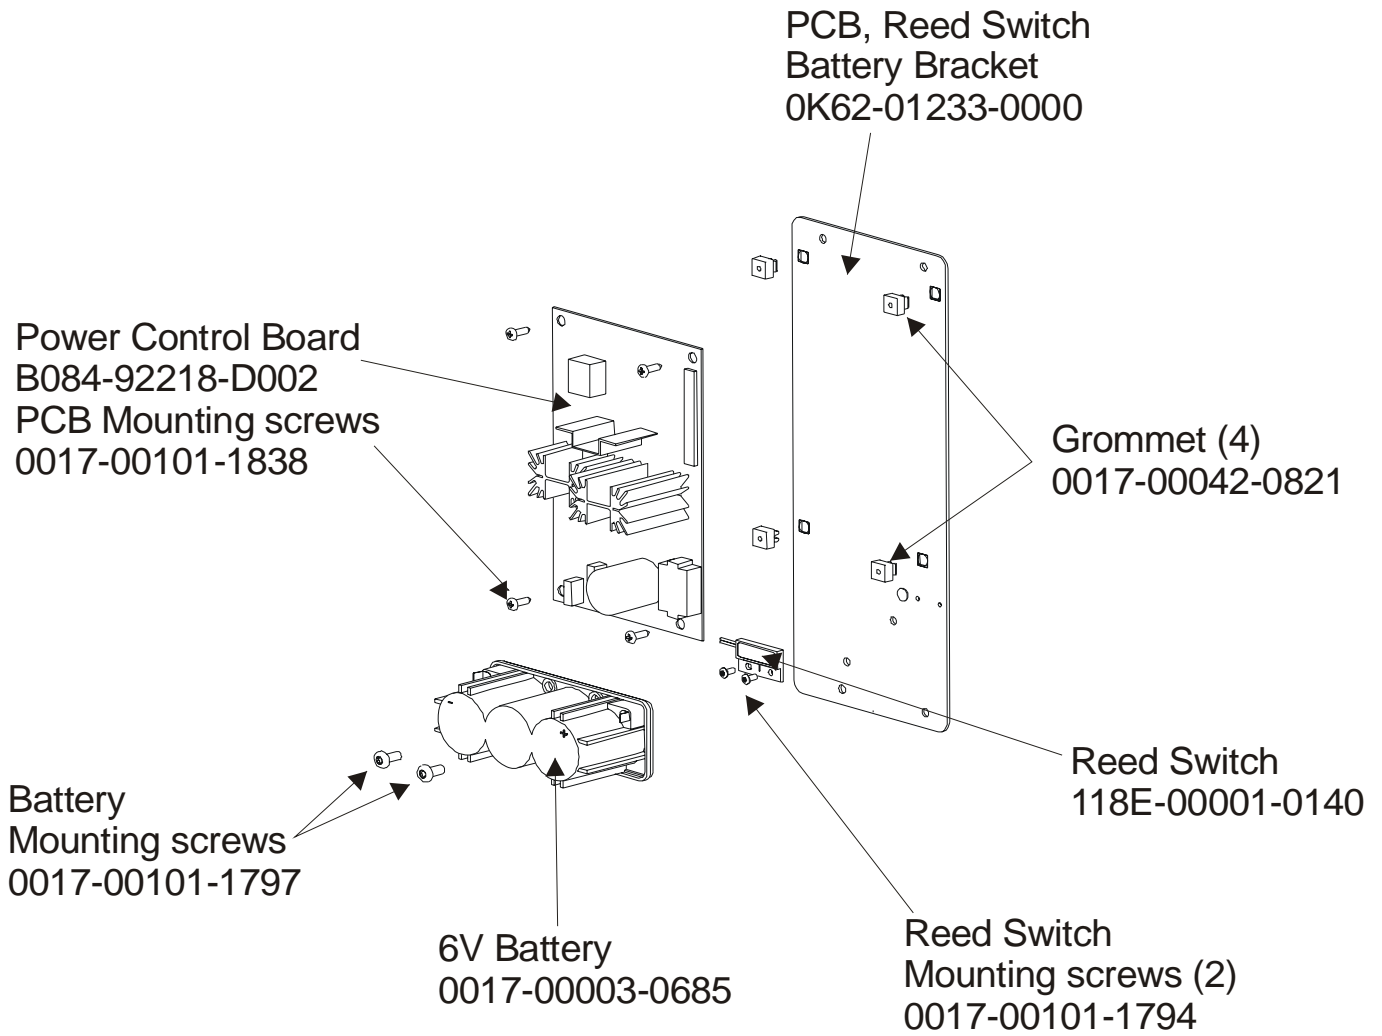

Stabilizer Caps
4 - OK62-01003-0000

Front frame Cap
OK62-01004-0000
Mounting Screws
(Located on front sides of Ladder Frame Cover)
2- 0017-00101-1795

ARCTIC SILVER 95XEZ
Pedal Lever Assembly Components

95XEZ-0XXX-04
S/N XWM100000 and up